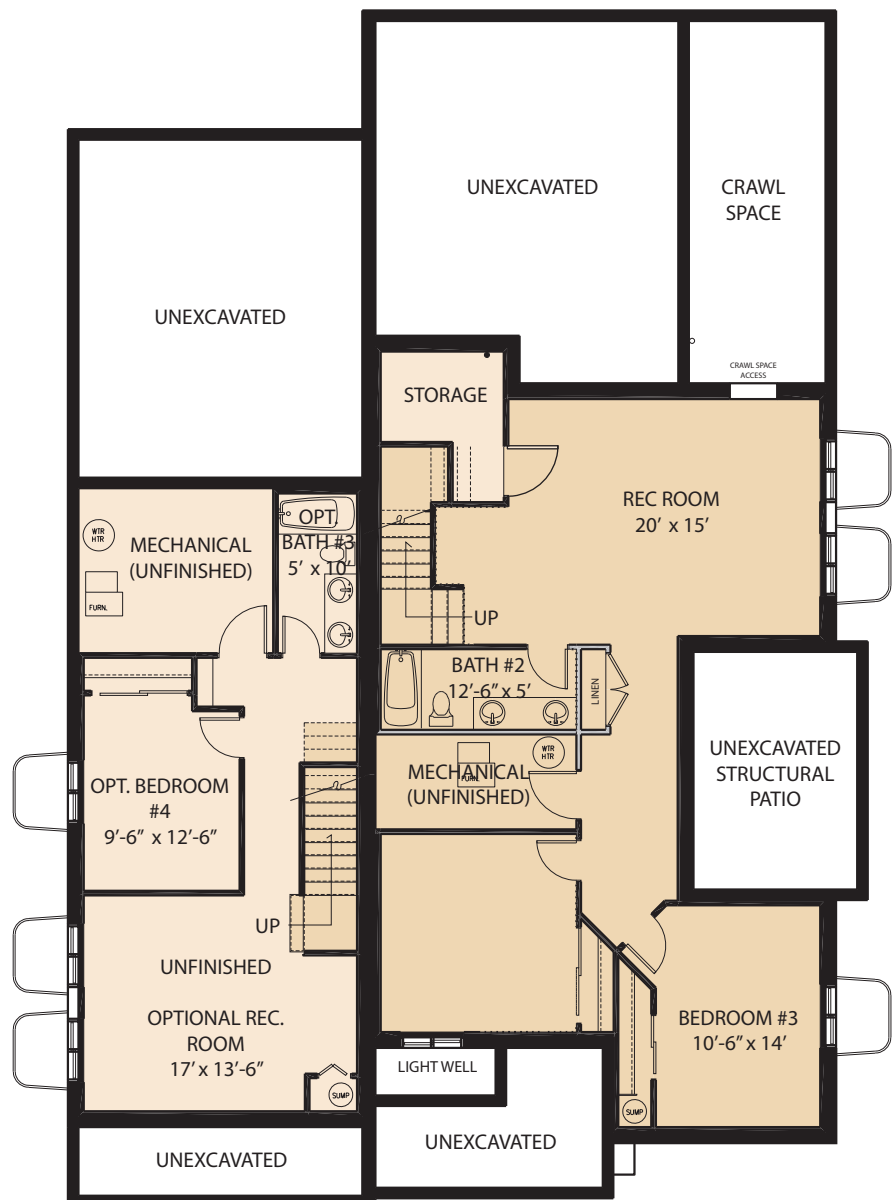

1348 & 1352 Snowberry Lane

**2-Story Duplex
Upper Level**

**2-Story Duplex
Main Level**

**Ranch Duplex
Main Level**

2-Story Duplex

Upper Level 1206 sq. ft.
 Main Level 779 sq. ft.
 Lower Level 69 sq. ft.
 Total Finished 2054 sq. ft.

Unfinished Lower Level 641 sq. ft.
 Total 2695 sq. ft.

Ranch Duplex

Main Level 1441 sq. ft.
 Lower Level 1067 sq. ft.
 Total Finished 2519 sq. ft.

Unfinished Lower Level 74 sq. ft.
 Total 2593 sq. ft.

We reserve the right to modify or change plans, specifications, features and prices without notice. Renderings are artist's concept.

**2-Story Duplex
Unfinished Lower Level**

**Ranch Duplex
Lower Level**