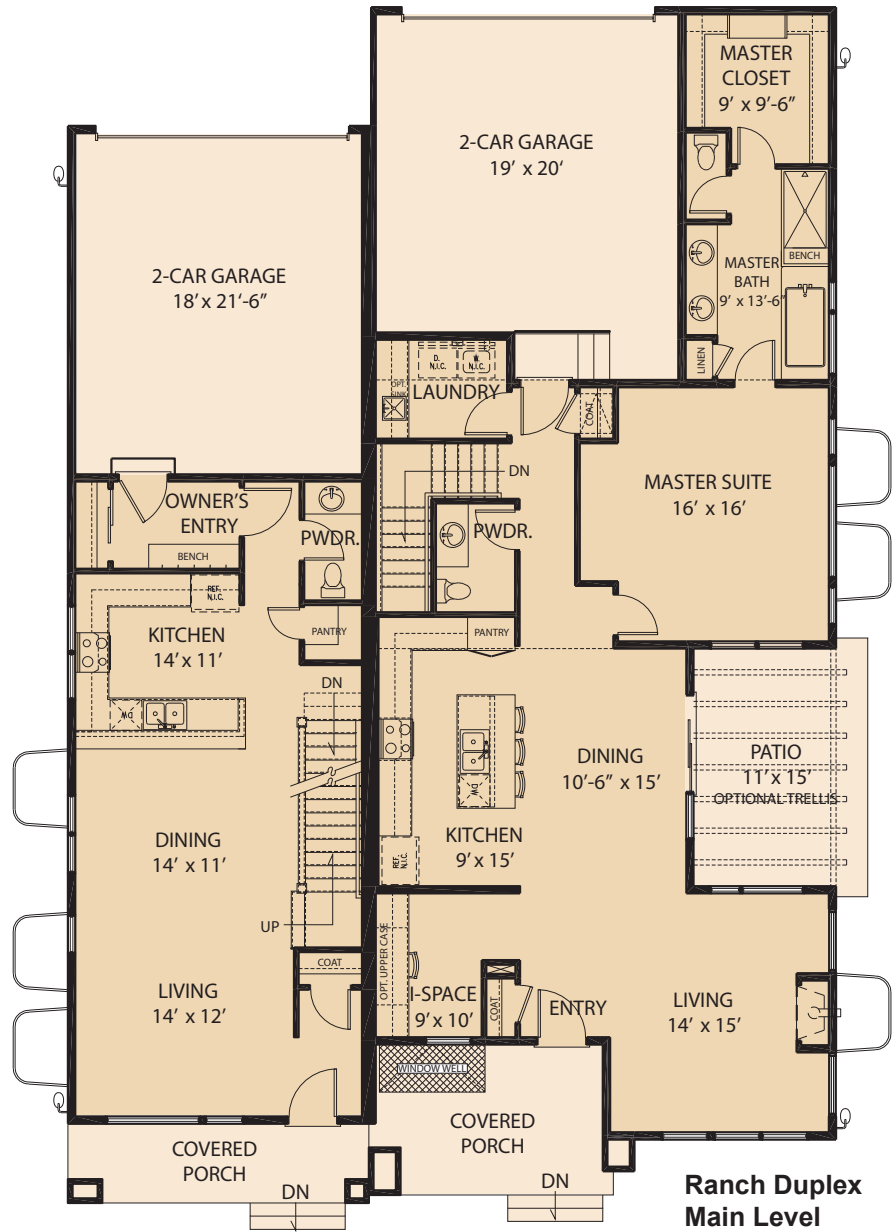

1348 & 1352 Snowberry Lane

**2-Story Duplex
Upper Level**

**2-Story Duplex
Main Level**

**Ranch Duplex
Main Level**

2-Story Duplex

Upper Level 1206 sq. ft.
 Main Level 779 sq. ft.
 Lower Level 69 sq. ft.
 Total Finished 2054 sq. ft.

Unfinished Lower Level 641 sq. ft.
 Total 2695 sq. ft.

Ranch Duplex

Main Level 1441 sq. ft.
 Lower Level 1067 sq. ft.
 Total Finished 2519 sq. ft.

Unfinished Lower Level 74 sq. ft.
 Total 2593 sq. ft.

We reserve the right to modify or change plans, specifications, features and prices without notice. Renderings are artist's concept.

**2-Story Duplex
Unfinished Lower Level**

**Ranch Duplex
Lower Level**