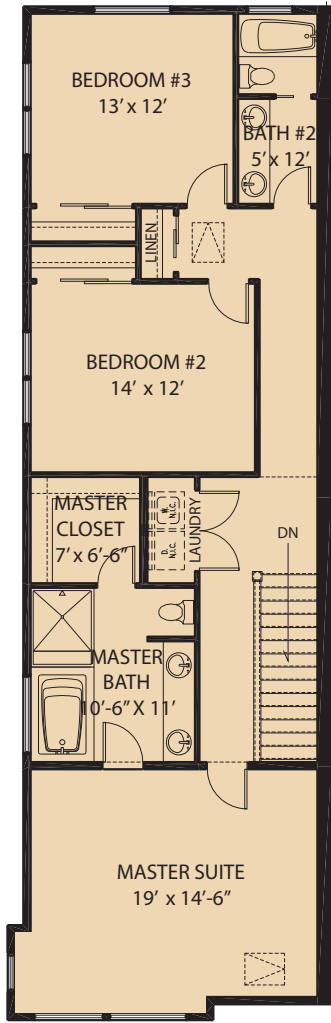

1348 & 1352 Snowberry Lane

**2-Story Duplex
Upper Level**

**2-Story Duplex
Main Level**

**Ranch Duplex
Main Level**

2-Story Duplex

Upper Level 1206 sq. ft.
 Main Level 779 sq. ft.
 Lower Level 69 sq. ft.
 Total Finished 2054 sq. ft.

Unfinished Lower Level 641 sq. ft.
 Total 2695 sq. ft.

Ranch Duplex

Main Level 1441 sq. ft.
 Lower Level 1067 sq. ft.
 Total Finished 2519 sq. ft.

Unfinished Lower Level 74 sq. ft.
 Total 2593 sq. ft.

We reserve the right to modify or change plans, specifications, features and prices without notice. Renderings are artist's concept.

**2-Story Duplex
Unfinished Lower Level**

**Ranch Duplex
Lower Level**